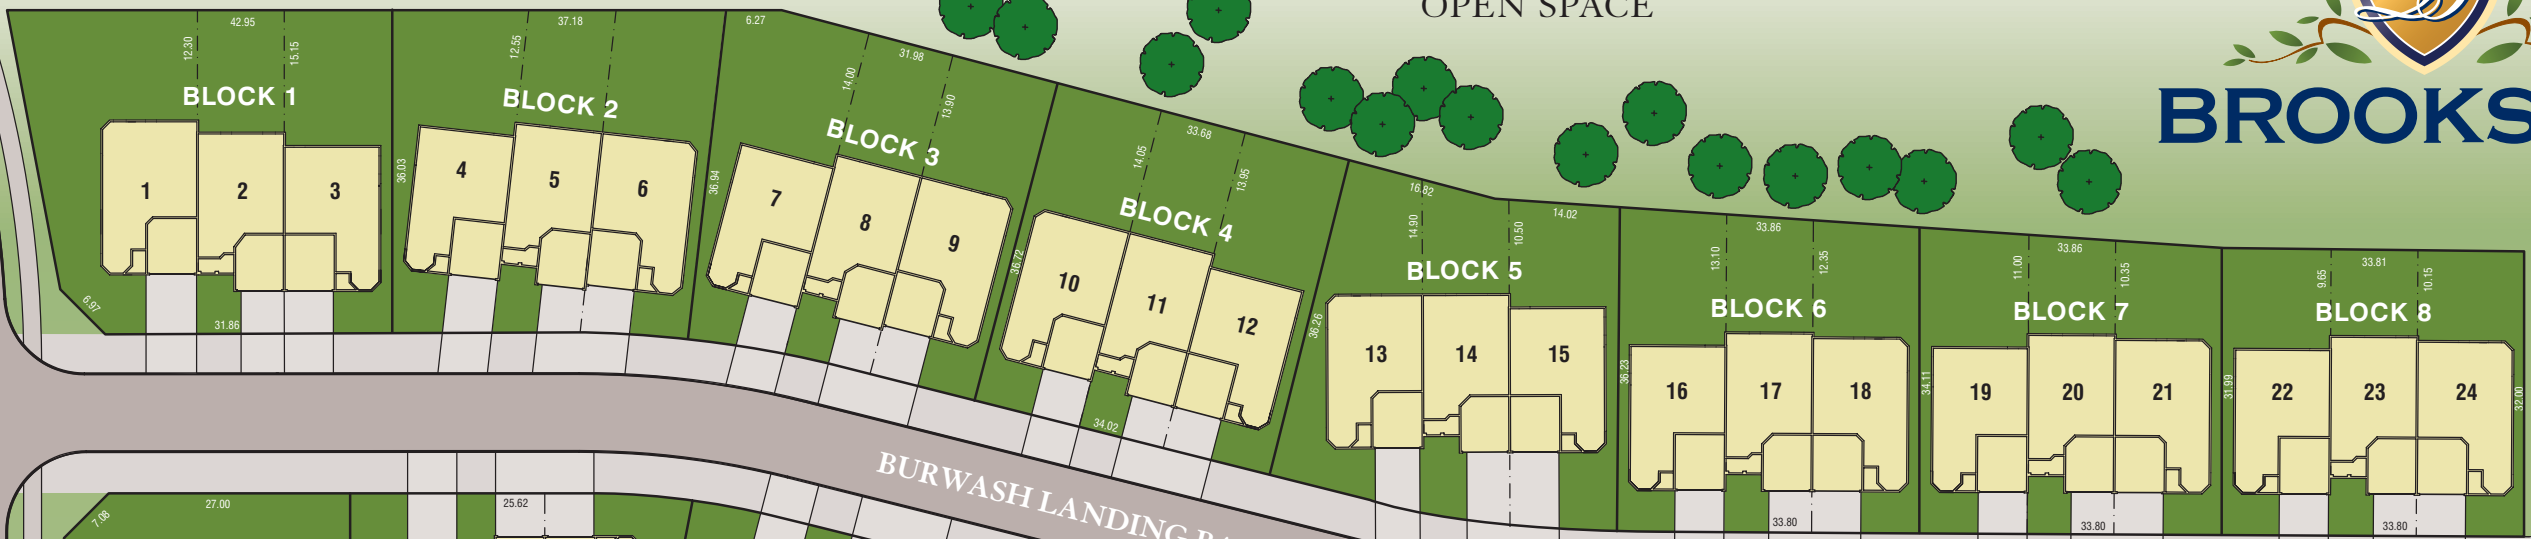

MARCONI AVENUE

OPEN SPACE

BURWASH LANDING BAY

OPEN SPACE

EXISTING RESIDENTIAL

KLONDIKE ROAD

www.longwoodbuilders.com